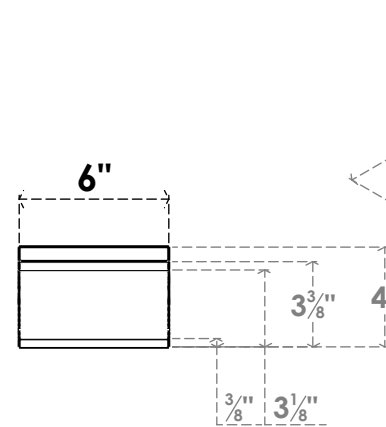

ITEM NUMBER: BRCPC060X04000X04000LEC

6"W X 4"D X 4"H LEGACY ARCHITECTURAL GRADE PVC CLOSED KNEE BRACE

SIDE PROFILE

FRONT PROFILE

ISOMETRIC

EKENA MILLWORK
2300 WEST MAIN ST.
CLARKSVILLE, TX 75426
TOLL FREE: 866-607-0453
WWW.EKENAMILLWORK.COM