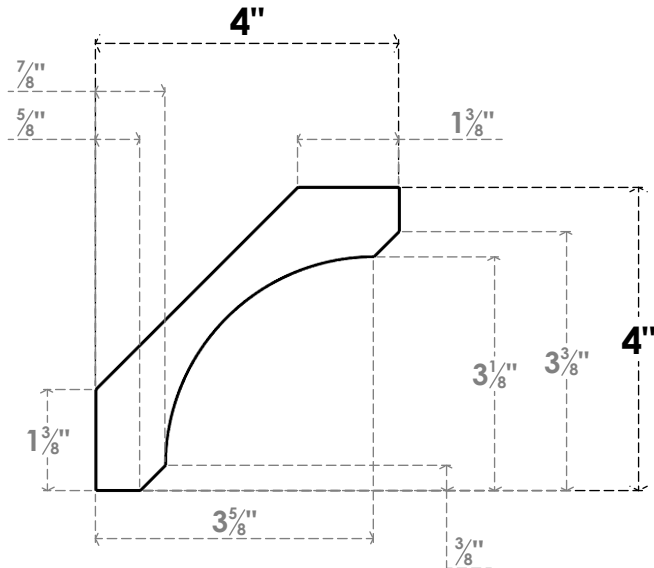

ITEM NUMBER: BRCPC060X04000X04000LEC

6"W X 4"D X 4"H LEGACY ARCHITECTURAL GRADE PVC CLOSED KNEE BRACE

SIDE PROFILE

FRONT PROFILE

ISOMETRIC

EKENA MILLWORK
2300 WEST MAIN ST.
CLARKSVILLE, TX 75426
TOLL FREE: 866-607-0453
WWW.EKENAMILLWORK.COM