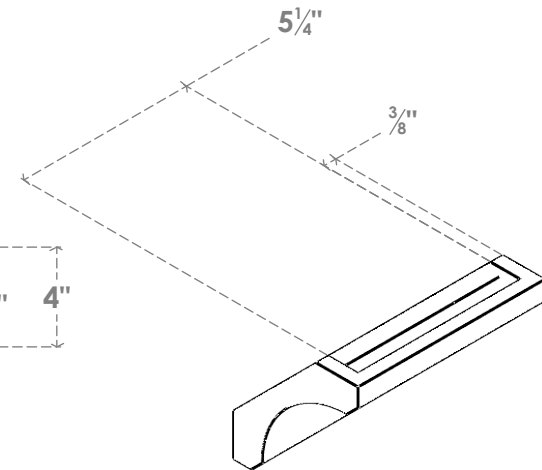

ITEM NUMBER: BRCPC060X04000X04000LEC

6"W X 4"D X 4"H LEGACY ARCHITECTURAL GRADE PVC CLOSED KNEE BRACE

SIDE PROFILE

FRONT PROFILE

ISOMETRIC

EKENA MILLWORK
2300 WEST MAIN ST.
CLARKSVILLE, TX 75426
TOLL FREE: 866-607-0453
WWW.EKENAMILLWORK.COM